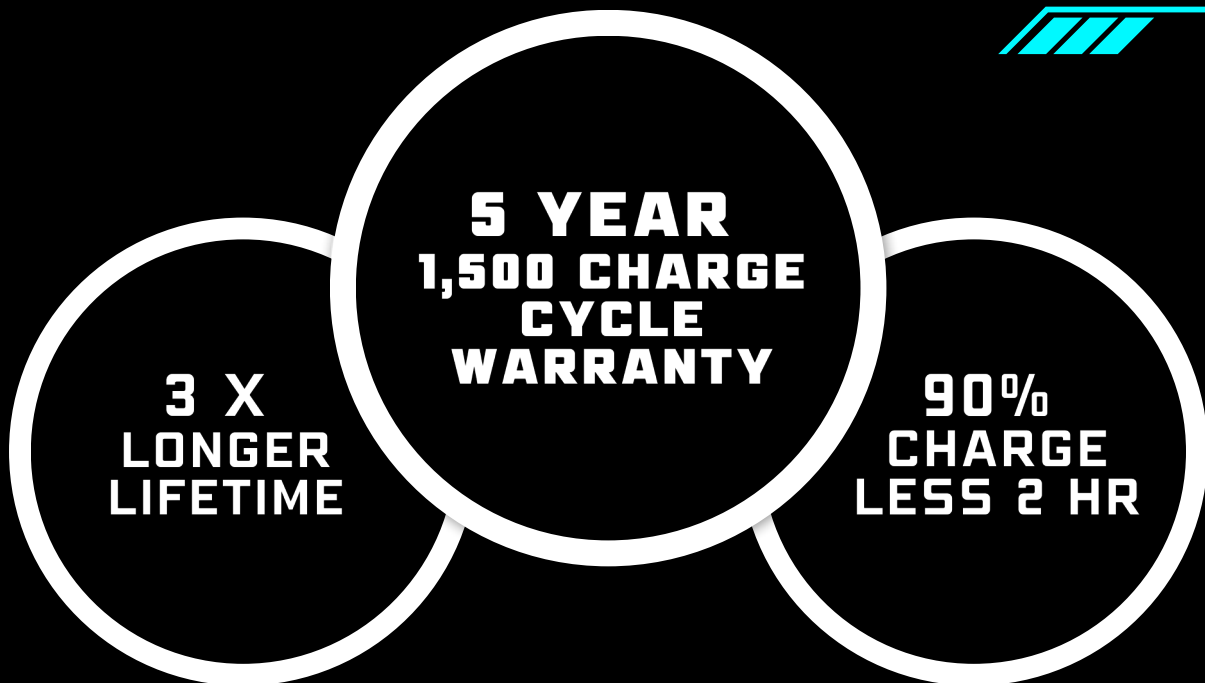

This LI-ION battery series, presented by ICS Clean Supplies is designed to heighten your flexibility in cleaning by providing exceptional run times and fast, opportunity charging capabilities. LI-ION batteries deliver a ZERO maintenance battery with no monitoring needed, fitting perfectly into the Nilfisk-Advance state of the art product range.